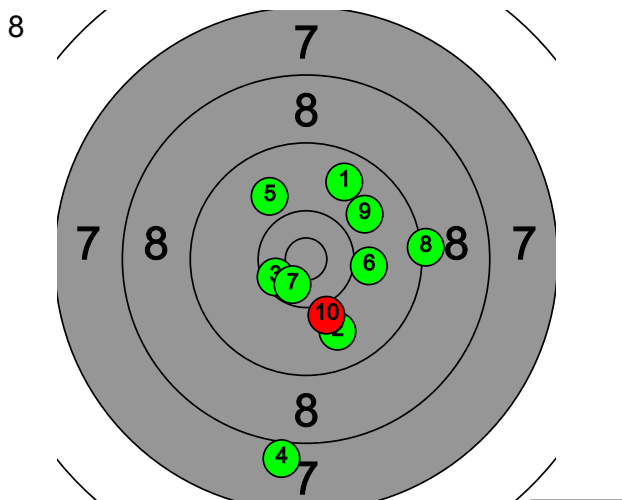

91-1*

10*	9	9	9	9	9	9	9	9	9
-----	---	---	---	---	---	---	---	---	---

95-2*

10	10	9	9	10*	10*	8	9	10	10
----	----	---	---	-----	-----	---	---	----	----

89-0*

9	9	10	8	8	9	8	9	10	9
---	---	----	---	---	---	---	---	----	---

GSSE 2015

3742 LUIGI MARIOTTO

ICELAND - Hatun

AP60

Total: 561-13*

9 10* 10* 10 10* 10 10 9 9 96-3*

9 10 9 8 10 9 10* 9 10* 9 93-2*

10 9 9 8 10 9 9 9 10* 9 92-1*

10* 9 9 9 9 10 10* 10* 10 8 94-3*

9 9 10* 8 9 10 10* 9 9 10 93-2*

9 9 9 10* 8 10* 9 10 9 10 93-2*