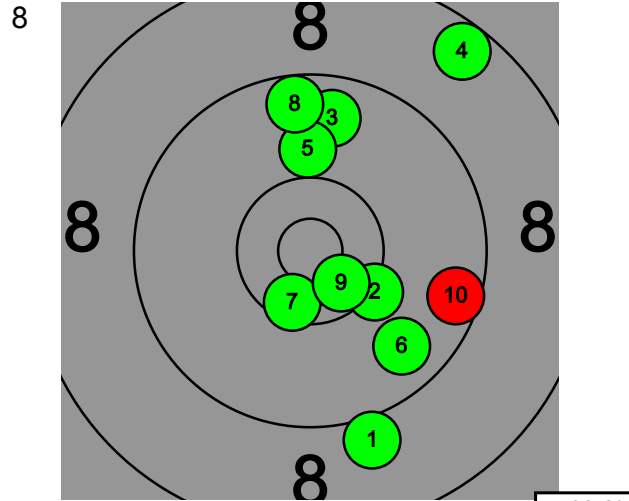

91-1*

10*	9	9	9	9	9	9	9	9	9
-----	---	---	---	---	---	---	---	---	---

95-2*

10	10	9	9	10*	10*	8	9	10	10
----	----	---	---	-----	-----	---	---	----	----

89-0*

9	9	10	8	8	9	8	9	10	9
---	---	----	---	---	---	---	---	----	---

GSSE 2015

3742 LUIGI MARIOTTO

ICELAND - Hatun

AP60

Total: 561-13*

9 10* 10* 10 10* 10 10 9 9 96-3*

9 10 9 8 10 9 10* 9 10* 9 93-2*

10 9 9 8 10 9 9 9 10* 9 92-1*

10* 9 9 9 9 10 10* 10* 10 8 94-3*

9 9 10* 8 9 10 10* 9 9 10 93-2*

9 9 9 10* 8 10* 9 10 9 10 93-2*